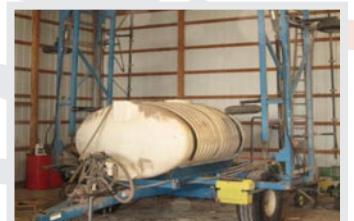

View more photos at www.mossauctionteam.com